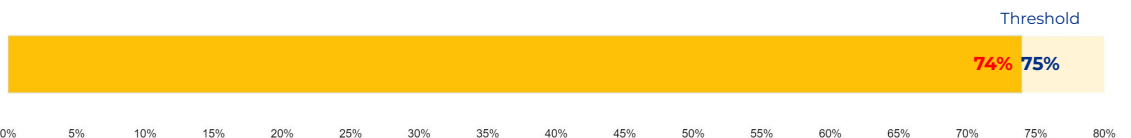

PRIMARY CRITERIA #1: 2022-23 ENROLLMENT

2023 Enrollment
381

Campus Type
ES

Enrollment Threshold
350

	2018	2019	2020	2021	2022	2023
Total Enrollment:	460	443	429	398	405	381

PRIMARY CRITERIA #2: FACILITY COST PER PUPIL

Cost Per Pupil
\$7,531

PRIMARY CRITERIA #3: 2022-23 FACILITY USE

Functional Capacity
512

Facility Usage
74%

Wilson Elementary School

DEMOGRAPHICS

2022 ACADEMIC PERFORMANCE

2022-23 CHOICE IN / CHOICE OUT

BRIEF CRITERIA ANALYSIS

While Wilson meets some of the primary rightsizing criteria, the facility is only marginally underused. Based on its location, Wilson has no natural partners other than Neal for sending or receiving. Combining Wilson and Neal together would exceed the capacity of either facility.