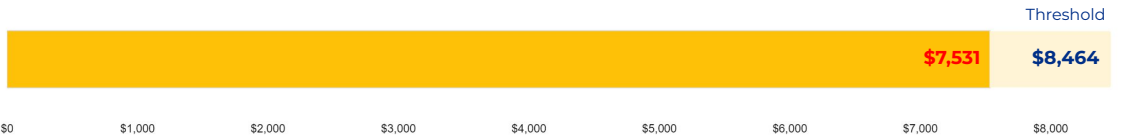

PRIMARY CRITERIA #1: 2022-23 ENROLLMENT

2023 Enrollment
381

Campus Type
ES

Enrollment Threshold
350

	2018	2019	2020	2021	2022	2023
Total Enrollment:	460	443	429	398	405	381

PRIMARY CRITERIA #2: FACILITY COST PER PUPIL

Cost Per Pupil
\$7,531

PRIMARY CRITERIA #3: 2022-23 FACILITY USE

Functional Capacity
512

Facility Usage
74%

Wilson Elementary School

DEMOGRAPHICS

2022 ACADEMIC PERFORMANCE

2022-23 CHOICE IN / CHOICE OUT