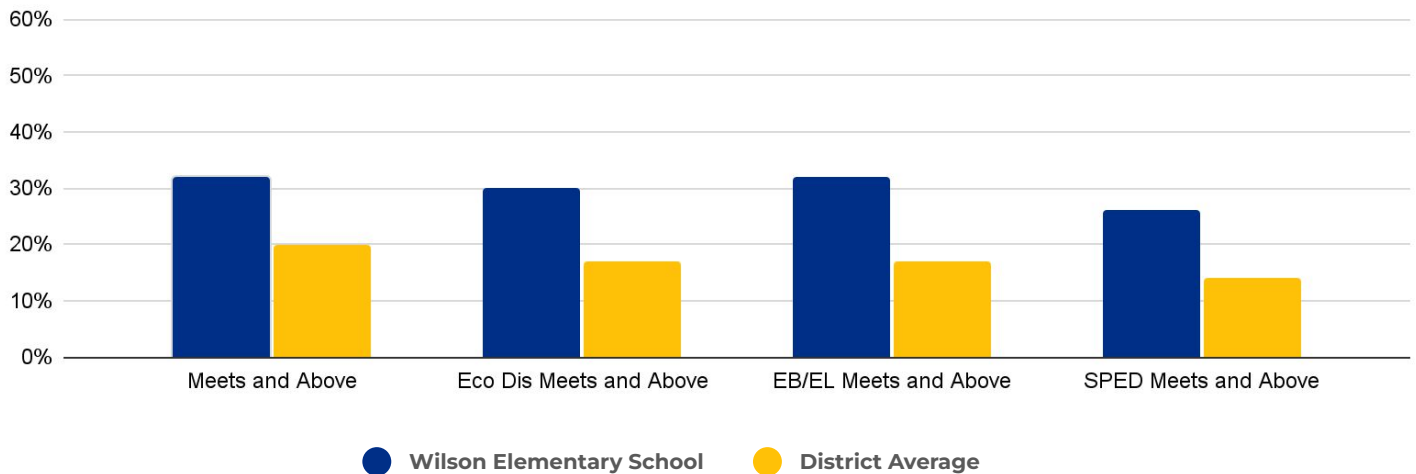

Cost Per Pupil
\$7,531

PRIMARY CRITERIA #3: 2022-23 FACILITY USE

Functional Capacity
512

Facility Usage
74%

Wilson Elementary School

DEMOGRAPHICS

2022 ACADEMIC PERFORMANCE

2022-23 CHOICE IN / CHOICE OUT

BRIEF CRITERIA ANALYSIS

While Wilson meets some of the primary rightsizing criteria, the facility is only marginally underused. Based on its location, Wilson has no natural partners other than Neal for sending or receiving. Combining Wilson and Neal together would exceed the capacity of either facility.