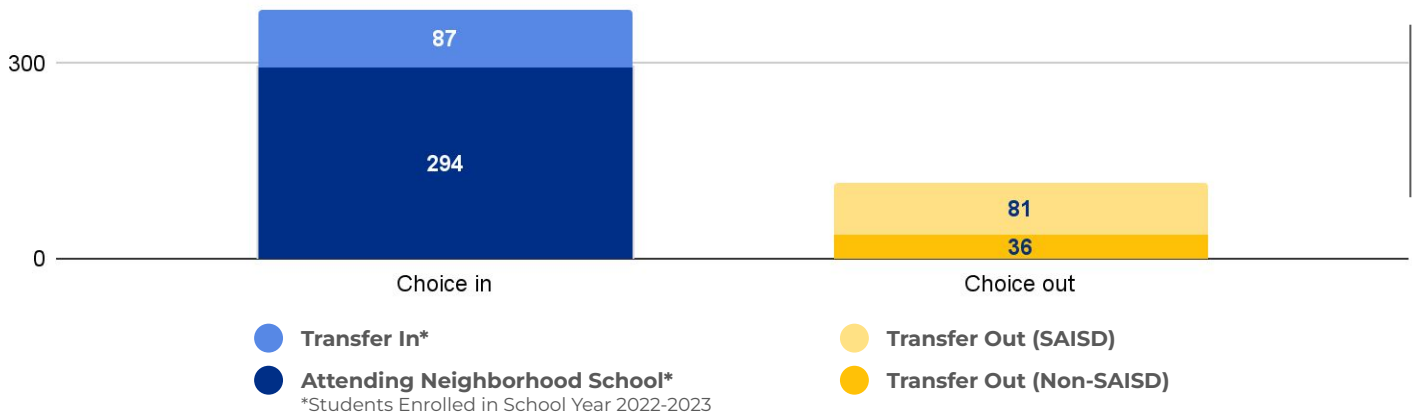

Cost Per Pupil
\$7,531

PRIMARY CRITERIA #3: 2022-23 FACILITY USE

Functional Capacity
512

Facility Usage
74%

Wilson Elementary School

DEMOGRAPHICS

2022 ACADEMIC PERFORMANCE

2022-23 CHOICE IN / CHOICE OUT

BRIEF CRITERIA ANALYSIS

While Wilson meets some of the primary rightsizing criteria, the facility is only marginally underused. Based on its location, Wilson has no natural partners other than Neal for sending or receiving. Combining Wilson and Neal together would exceed the capacity of either facility.