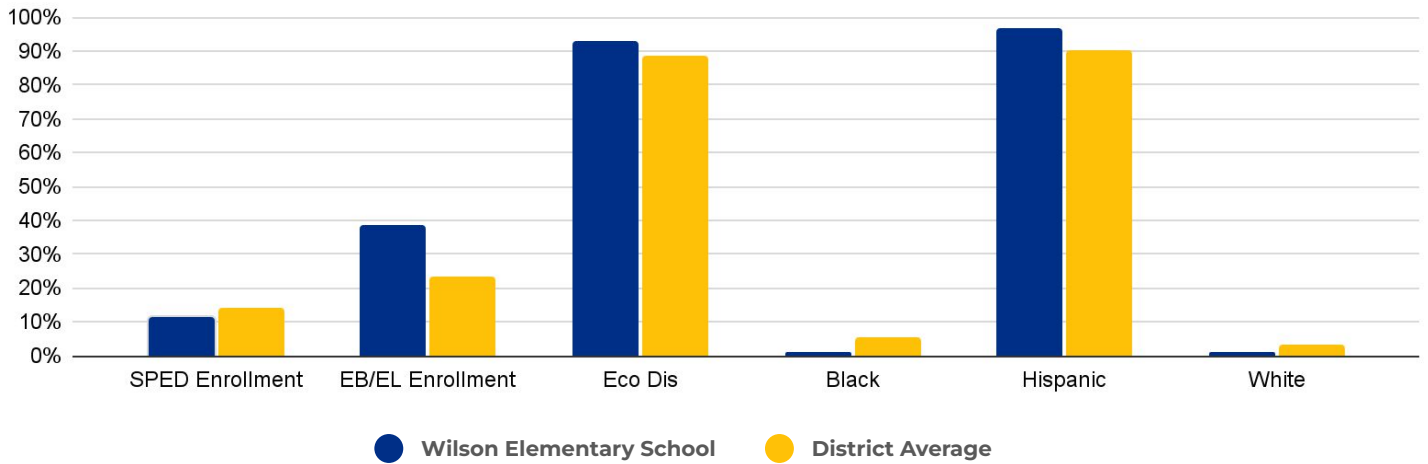

Cost Per Pupil
\$7,531

PRIMARY CRITERIA #3: 2022-23 FACILITY USE

Functional Capacity
512

Facility Usage
74%

Wilson Elementary School

DEMOGRAPHICS

2022 ACADEMIC PERFORMANCE

2022-23 CHOICE IN / CHOICE OUT

BRIEF CRITERIA ANALYSIS

While Wilson meets some of the primary rightsizing criteria, the facility is only marginally underused. Based on its location, Wilson has no natural partners other than Neal for sending or receiving. Combining Wilson and Neal together would exceed the capacity of either facility.