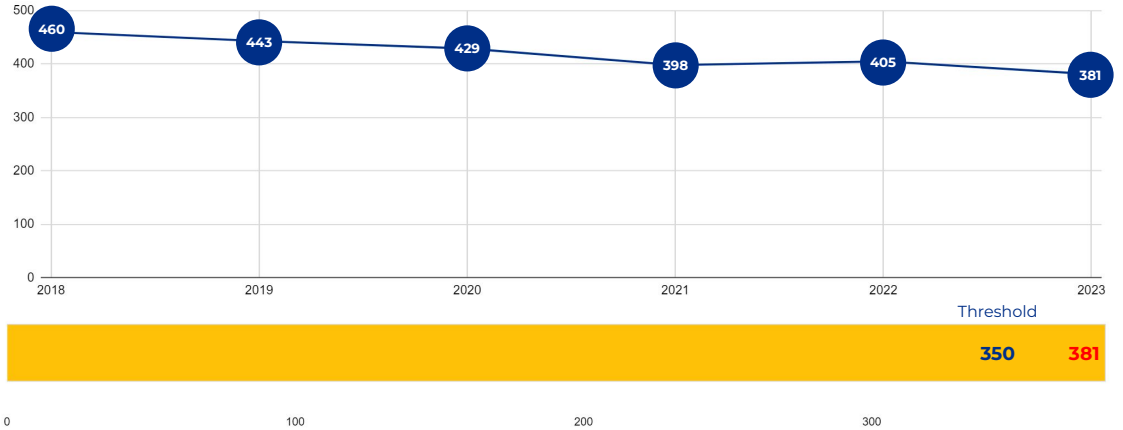

Wilson Elementary School

SCHOOL OVERVIEW

Location:	1421 Clower San Antonio, TX 78201
Grades:	PK-5
Enrollment:	381
Poverty Index:	36%
Trustee/SMD:	Martinez - District 6
HS Feeder Pattern:	Edison
Recommendation:	<ul style="list-style-type: none"> No rightsizing-related actions make a significant impact on this school.

PRIMARY CRITERIA #1: 2022-23 ENROLLMENT

2023 Enrollment
381

Campus Type
ES

Enrollment Threshold
350

	2018	2019	2020	2021	2022	2023
Total Enrollment:	460	443	429	398	405	381

PRIMARY CRITERIA #2: FACILITY COST PER PUPIL

Cost Per Pupil
\$7,531

PRIMARY CRITERIA #3: 2022-23 FACILITY USE

Functional Capacity
512

Facility Usage
74%

Wilson Elementary School

DEMOGRAPHICS

2022 ACADEMIC PERFORMANCE

2022-23 CHOICE IN / CHOICE OUT